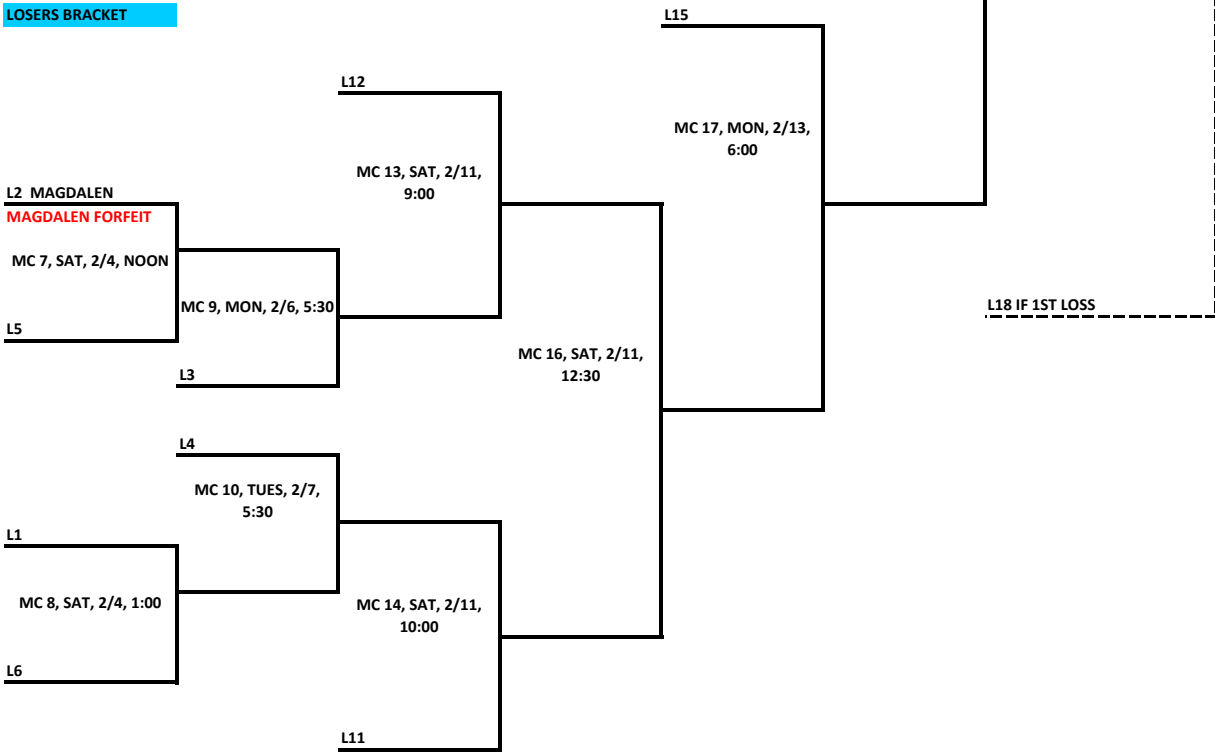

2011-2012 CSAL 8TH GRADE GIRLS SACRED HEART BASKETBALL
 HOSTED BY SEAS, 645 N. 119TH ST. WEST
 BRAD LITTLE, A.D., bradley.o.little@spiritaero.com, 558-2472

WINNERS BRACKET

LOSERS BRACKET

2011-2012 CSAL 8TH GRADE GIRLS MT. CARMEL BASKETBALL
 HOSTED BY SEAS, 645 N. 119TH ST. WEST
 BRAD LITTLE, A.D., bradley.o.little@spiritaero.com, 558-2472

WINNERS BRACKET

LOSERS BRACKET

GAME	DIV/GAME #	TIME	DATE	
1	MC1	1:00	SAT., 1/28/12	
2	SH1	2:00	SAT., 1/28/12	
3	SH2	3:00	SAT., 1/28/12	
4	MC2	5:30	TUES., 1/31/12	MAGDALEN FORFEIT
5	SH3	6:30	TUES., 1/31/12	
6	SH4	7:30	TUES., 1/31/12	
7	MC3	8:00	SAT., 2/4/12	
8	MC5	9:00	SAT., 2/4/12	THESE TIMES CHANGED FROM INITIAL EMAIL PLEASE MAKE SURE COACHES GET CHANGE
9	MC6	10:00	SAT., 2/4/12	
10	MC4	11:00	SAT., 2/4/12	
11	MC7	NOON	SAT., 2/4/12	MAGDALEN FORFEIT
12	MC8	1:00	SAT., 2/4/12	
13	MC11	2:00	SAT., 2/4/12	
14	MC12	3:00	SAT., 2/4/12	
15	MC9	5:30	MON., 2/6/12	
16	SH5	6:30	MON., 2/6/12	
17	SH6	7:30	MON., 2/6/12	
18	MC10	5:30	TUES., 2/7/12	
19	SH7	6:30	TUES., 2/7/12	
20	SH8	7:30	TUES., 2/7/12	
21	MC13	9:00	SAT., 2/11/12	
22	MC14	10:00	SAT., 2/11/12	
23	MC15	11:00	SAT., 2/11/12	
24	MC16	12:30	SAT., 2/11/12	
25	MC17	6:00	MON., 2/13/12	3RD PLACE
26	SH9	7:00	MON., 2/13/12	3RD PLACE
27	MC18	6:00	TUE., 2/14/12	CHAMPIONSHIP
28	SH10	7:00	TUE., 2/14/12	CHAMPIONSHIP
29	MC19	6:00	THUR., 2/16/12	if need
30	SH11	7:00	THUR., 2/16/12	if need