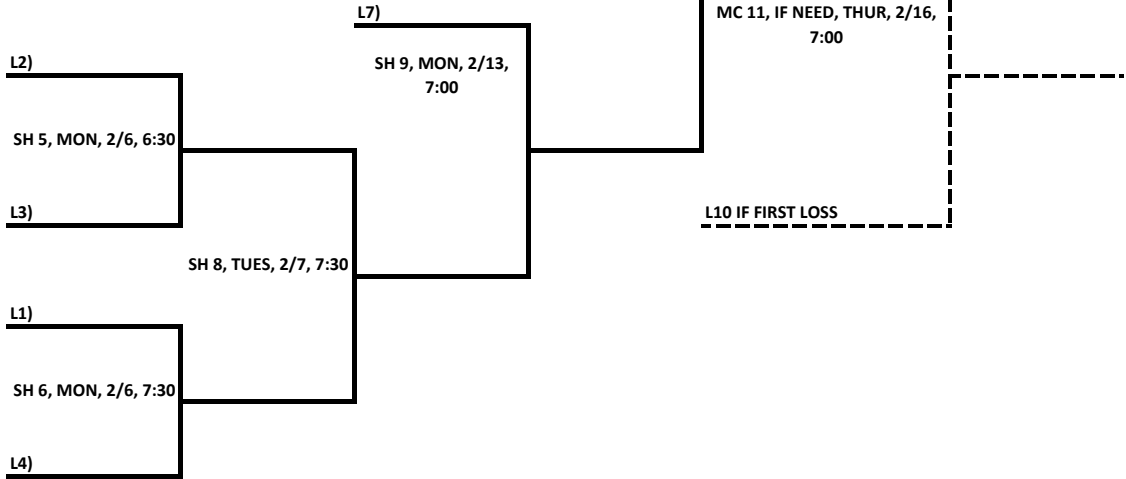

2011-2012 CSAL 8TH GRADE GIRLS SACRED HEART BASKETBALL
 HOSTED BY SEAS, 645 N. 119TH ST. WEST
 BRAD LITTLE, A.D., bradley.o.little@spiritaero.com, 558-2472

WINNERS BRACKET

LOSERS BRACKET

2011-2012 CSAL 8TH GRADE GIRLS MT. CARMEL BASKETBALL
 HOSTED BY SEAS, 645 N. 119TH ST. WEST
 BRAD LITTLE, A.D., bradley.o.little@spiritaero.com, 558-2472

WINNERS BRACKET

LOSERS BRACKET

GAME	DIV/GAME #	TIME	DATE	
1	MC1	1:00	SAT., 1/28/12	
2	SH1	2:00	SAT., 1/28/12	
3	SH2	3:00	SAT., 1/28/12	
4	MC2	5:30	TUES., 1/31/12	MAGDALEN FORFEIT
5	SH3	6:30	TUES., 1/31/12	
6	SH4	7:30	TUES., 1/31/12	
7	MC3	8:00	SAT., 2/4/12	
8	MC5	9:00	SAT., 2/4/12	THESE TIMES CHANGED FROM INITIAL EMAIL PLEASE MAKE SURE COACHES GET CHANGE
9	MC6	10:00	SAT., 2/4/12	
10	MC4	11:00	SAT., 2/4/12	
11	MC7	NOON	SAT., 2/4/12	MAGDALEN FORFEIT
12	MC8	1:00	SAT., 2/4/12	
13	MC11	2:00	SAT., 2/4/12	
14	MC12	3:00	SAT., 2/4/12	
15	MC9	5:30	MON., 2/6/12	
16	SH5	6:30	MON., 2/6/12	
17	SH6	7:30	MON., 2/6/12	
18	MC10	5:30	TUES., 2/7/12	
19	SH7	6:30	TUES., 2/7/12	
20	SH8	7:30	TUES., 2/7/12	
21	MC13	9:00	SAT., 2/11/12	
22	MC14	10:00	SAT., 2/11/12	
23	MC15	11:00	SAT., 2/11/12	
24	MC16	12:30	SAT., 2/11/12	
25	MC17	6:00	MON., 2/13/12	3RD PLACE
26	SH9	7:00	MON., 2/13/12	3RD PLACE
27	MC18	6:00	TUE., 2/14/12	CHAMPIONSHIP
28	SH10	7:00	TUE., 2/14/12	CHAMPIONSHIP
29	MC19	6:00	THUR., 2/16/12	if need
30	SH11	7:00	THUR., 2/16/12	if need