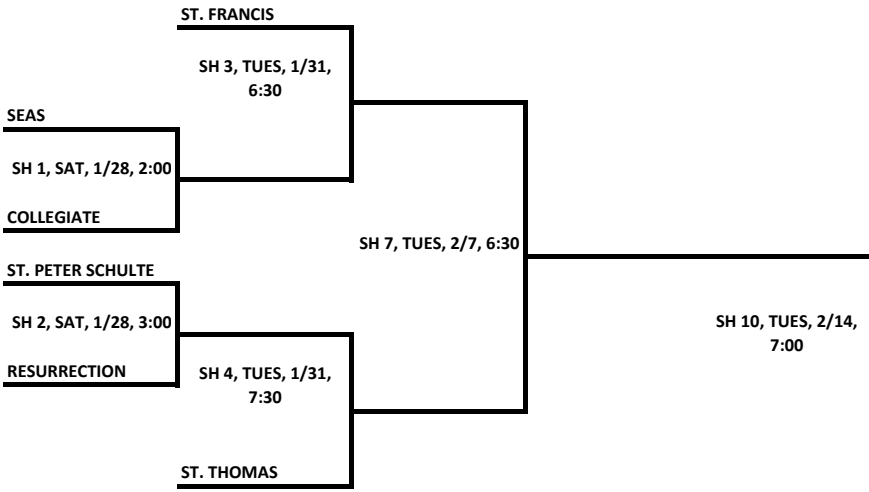

2011-2012 CSAL 8TH GRADE GIRLS SACRED HEART BASKETBALL
 HOSTED BY SEAS, 645 N. 119TH ST. WEST
 BRAD LITTLE, A.D., bradley.o.little@spiritaero.com, 558-2472

WINNERS BRACKET

LOSERS BRACKET

2011-2012 CSAL 8TH GRADE GIRLS MT. CARMEL BASKETBALL
 HOSTED BY SEAS, 645 N. 119TH ST. WEST
 BRAD LITTLE, A.D., bradley.o.little@spiritaero.com, 558-2472

WINNERS BRACKET

LOSERS BRACKET

GAME	DIV/GAME #	TIME	DATE	
1	MC1	1:00	SAT., 1/28/12	
2	SH1	2:00	SAT., 1/28/12	
3	SH2	3:00	SAT., 1/28/12	
4	MC2	5:30	TUES., 1/31/12	MAGDALEN FORFEIT
5	SH3	6:30	TUES., 1/31/12	
6	SH4	7:30	TUES., 1/31/12	
7	MC3	8:00	SAT., 2/4/12	
8	MC5	9:00	SAT., 2/4/12	THESE TIMES CHANGED FROM INITIAL EMAIL PLEASE MAKE SURE COACHES GET CHANGE
9	MC6	10:00	SAT., 2/4/12	
10	MC4	11:00	SAT., 2/4/12	
11	MC7	NOON	SAT., 2/4/12	MAGDALEN FORFEIT
12	MC8	1:00	SAT., 2/4/12	
13	MC11	2:00	SAT., 2/4/12	
14	MC12	3:00	SAT., 2/4/12	
15	MC9	5:30	MON., 2/6/12	
16	SH5	6:30	MON., 2/6/12	
17	SH6	7:30	MON., 2/6/12	
18	MC10	5:30	TUES., 2/7/12	
19	SH7	6:30	TUES., 2/7/12	
20	SH8	7:30	TUES., 2/7/12	
21	MC13	9:00	SAT., 2/11/12	
22	MC14	10:00	SAT., 2/11/12	
23	MC15	11:00	SAT., 2/11/12	
24	MC16	12:30	SAT., 2/11/12	
25	MC17	6:00	MON., 2/13/12	3RD PLACE
26	SH9	7:00	MON., 2/13/12	3RD PLACE
27	MC18	6:00	TUE., 2/14/12	CHAMPIONSHIP
28	SH10	7:00	TUE., 2/14/12	CHAMPIONSHIP
29	MC19	6:00	THUR., 2/16/12	if need
30	SH11	7:00	THUR., 2/16/12	if need