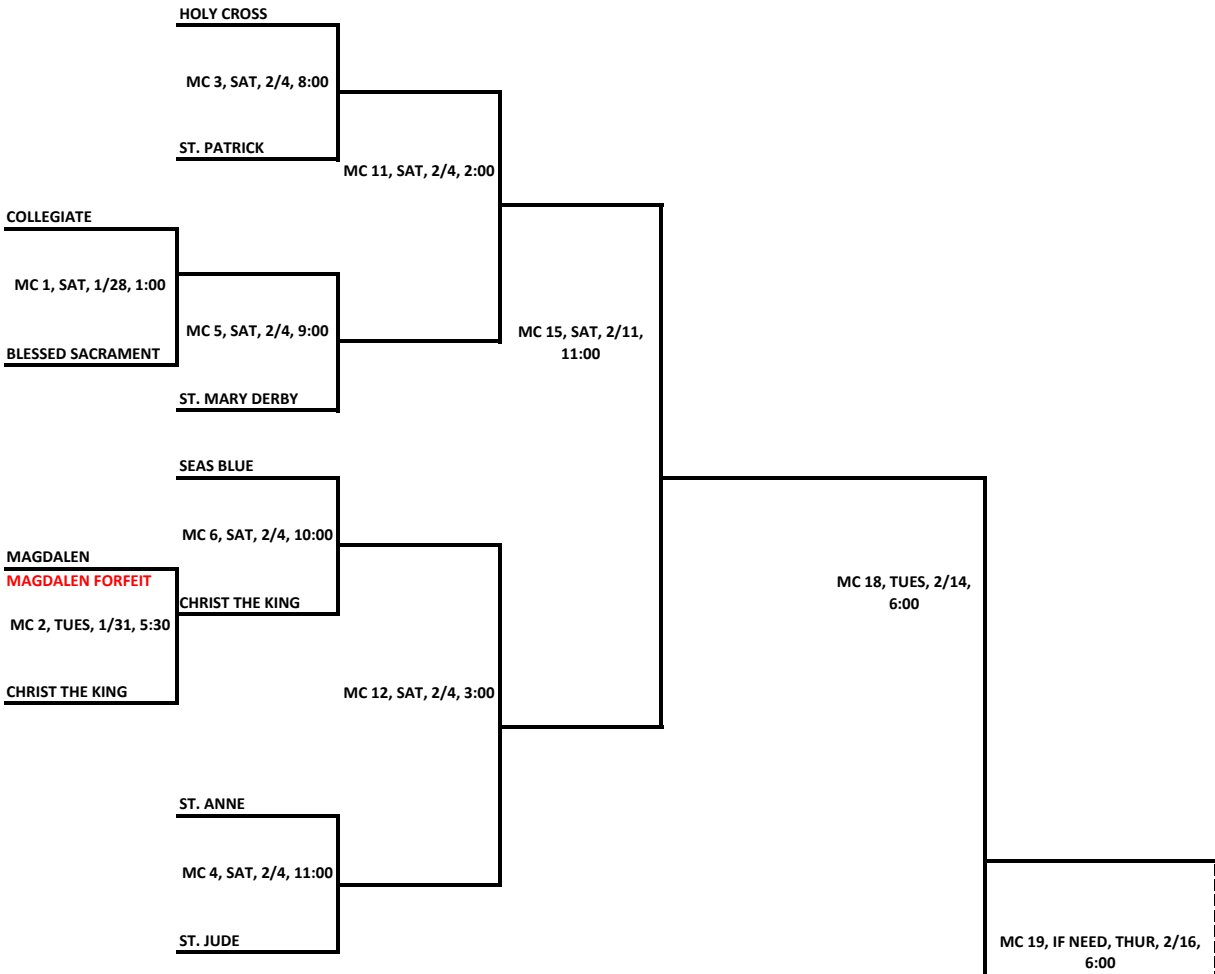

2011-2012 CSAL 8TH GRADE GIRLS SACRED HEART BASKETBALL
 HOSTED BY SEAS, 645 N. 119TH ST. WEST
 BRAD LITTLE, A.D., bradley.o.little@spiritaero.com, 558-2472

WINNERS BRACKET

LOSERS BRACKET

2011-2012 CSAL 8TH GRADE GIRLS MT. CARMEL BASKETBALL
 HOSTED BY SEAS, 645 N. 119TH ST. WEST
 BRAD LITTLE, A.D., bradley.o.little@spiritaero.com, 558-2472

WINNERS BRACKET

LOSERS BRACKET

GAME	DIV/GAME #	TIME	DATE	
1	MC1	1:00	SAT., 1/28/12	
2	SH1	2:00	SAT., 1/28/12	
3	SH2	3:00	SAT., 1/28/12	
4	MC2	5:30	TUES., 1/31/12	MAGDALEN FORFEIT
5	SH3	6:30	TUES., 1/31/12	
6	SH4	7:30	TUES., 1/31/12	
7	MC3	8:00	SAT., 2/4/12	
8	MC5	9:00	SAT., 2/4/12	THESE TIMES CHANGED FROM INITIAL EMAIL PLEASE MAKE SURE COACHES GET CHANGE
9	MC6	10:00	SAT., 2/4/12	
10	MC4	11:00	SAT., 2/4/12	
11	MC7	NOON	SAT., 2/4/12	MAGDALEN FORFEIT
12	MC8	1:00	SAT., 2/4/12	
13	MC11	2:00	SAT., 2/4/12	
14	MC12	3:00	SAT., 2/4/12	
15	MC9	5:30	MON., 2/6/12	
16	SH5	6:30	MON., 2/6/12	
17	SH6	7:30	MON., 2/6/12	
18	MC10	5:30	TUES., 2/7/12	
19	SH7	6:30	TUES., 2/7/12	
20	SH8	7:30	TUES., 2/7/12	
21	MC13	9:00	SAT., 2/11/12	
22	MC14	10:00	SAT., 2/11/12	
23	MC15	11:00	SAT., 2/11/12	
24	MC16	12:30	SAT., 2/11/12	
25	MC17	6:00	MON., 2/13/12	3RD PLACE
26	SH9	7:00	MON., 2/13/12	3RD PLACE
27	MC18	6:00	TUE., 2/14/12	CHAMPIONSHIP
28	SH10	7:00	TUE., 2/14/12	CHAMPIONSHIP
29	MC19	6:00	THUR., 2/16/12	if need
30	SH11	7:00	THUR., 2/16/12	if need